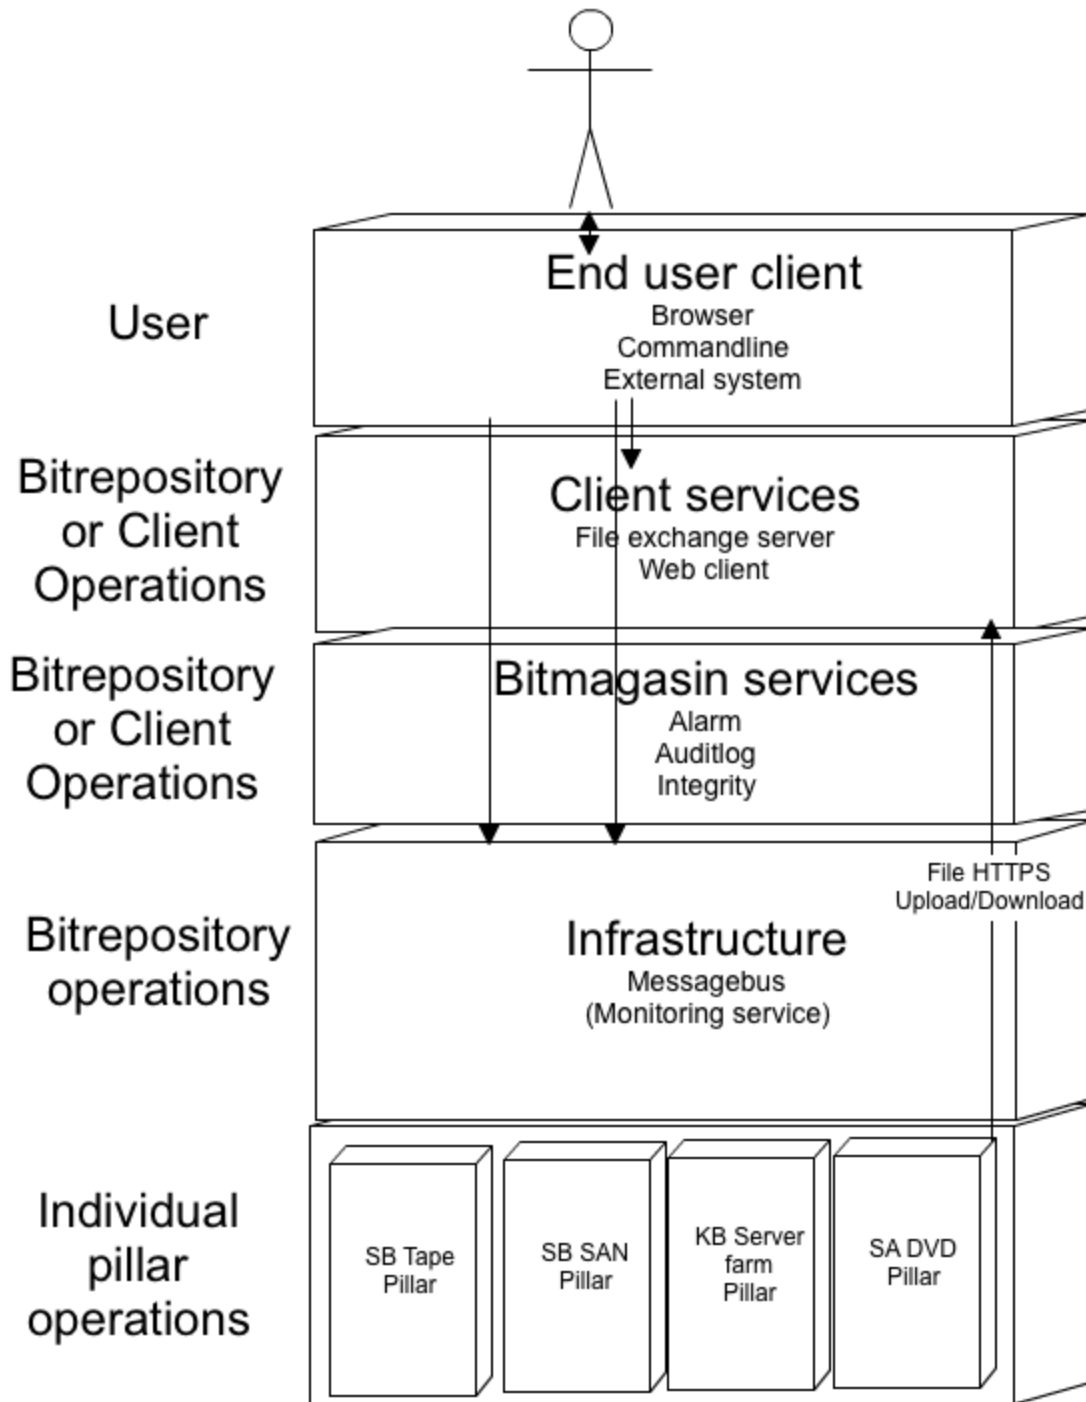

The National Danish Bit Repository

Describes the Bit Repository system operated by the danish national archiving institutions.

Bitmagasin clients

Describes the client used for accessing the Bitmagasin system

- **.NET client** — .NET based client developed by Statens Arkiver for internal use.
- **NetarchiveSuite archive POC** — POC usage by the NetarchiveSuite project as bitrepository.

Bitmagasin pillars

Information about the Bitrepository pillars

- **KB pillar** — Pillar hosted KB
- **SA pillar** — Pillar hosted by SA
- **SB Pillars** — SB has developed both a disk based and a tape based pillar.

Show the different levels in the architecture and the organization responsible for the host the components.